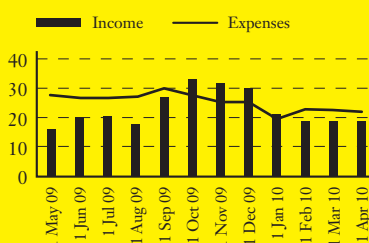

NOTICES

Foodies and Friends

Tuesday 29 June, 7pm
At Linda and John's house,
2 Maui Grove, Remuera
Make a Pizza - Bring a special
topping for a pizza. Think of
something different and we
will share the result! Bases will
be supplied. Two dollars each
towards extras and BYO drink.
RSVP to linda@grigg.co.nz or
0211190779.

Congratulations

Phil and the All Whites!
You've done us all proud!

Coming Up

July 11 Church pot luck lunch- an
opportunity to get together and
build community.

July 25 Graham Fletcher from
Vancouver, an outstanding
prophetic speaker.

August 8 Professor Andrew Ruys
from Sydney University will be
the guest Sunday morning service
presenting on 'Intelligent Design'.

August 8 Professor Andrew
Ruys - seminar Sunday 3pm -
5pm Intelligent Design seminar
(providing more in depth follow
up information).

Seminars & Training

JULY: Refocussing - Training
in pastoral care counselling and
people helping skills

Parking Reminder

You need to purchase a ticket
BEFORE Church to display on
your dashboard rather than when
you leave.

Monthly Giving (Units = $1,000)

THIS WEEK'S BLURB

Congratulations to Phil Warbrick (the manager) of 'The All Whites' and the team for their sterling performance at the World Cup. Their determination, and perseverance to be undefeated, despite such overwhelming odds (ranked as 78th in the world!) has surely been an inspiration to us all.

The highlight for me was the game in which 'The All Whites' were up against the Italians. The Italians were still (at that stage) ranked as the world's number one leading team in football. So, blurry eyed and tense, Hamish and I loyally and enthusiastically watched the game at 2am, simply to give our support to 'The All Whites'. Apparently, according to media reports, we were merely one of a quarter of the entire population of New Zealand, who similarly watched the game live at 2am!. However, to be honest, I did not for one moment, prior to watching that game, think 'The All Whites' had a chance against the Italians. So what a thrilling game it was filled with 'anticipatory anxiety' (not sure there is any such phrase!),

butterflies, and squeals of delight, coupled with absolute amazement as we witnessed the amazing performance of the NZ team. One morning paper aptly headlined the game as: 'David taking on Goliath'.

And, perhaps that is what has been so inspirational about 'The All Whites', amazing performance. When the odds were so stacked against them, still they persevered. They did not attempt to 'dress up in the armour' of others; rather they stuck to their known strengths. Many of us retreat at the point when we are fearful or overwhelmed - too afraid to take on the giant, rather than 'going to our strengths and our God. So, be inspired (or a bit fearful) because the reality is there will be more giants for us to face - therefore the opportunity for us to be like the David's called to take on the Goliath's is surely an exciting challenge and adventure that we cannot avoid, so we might as well just go for it!

God bless heaps,
Di & Hamish